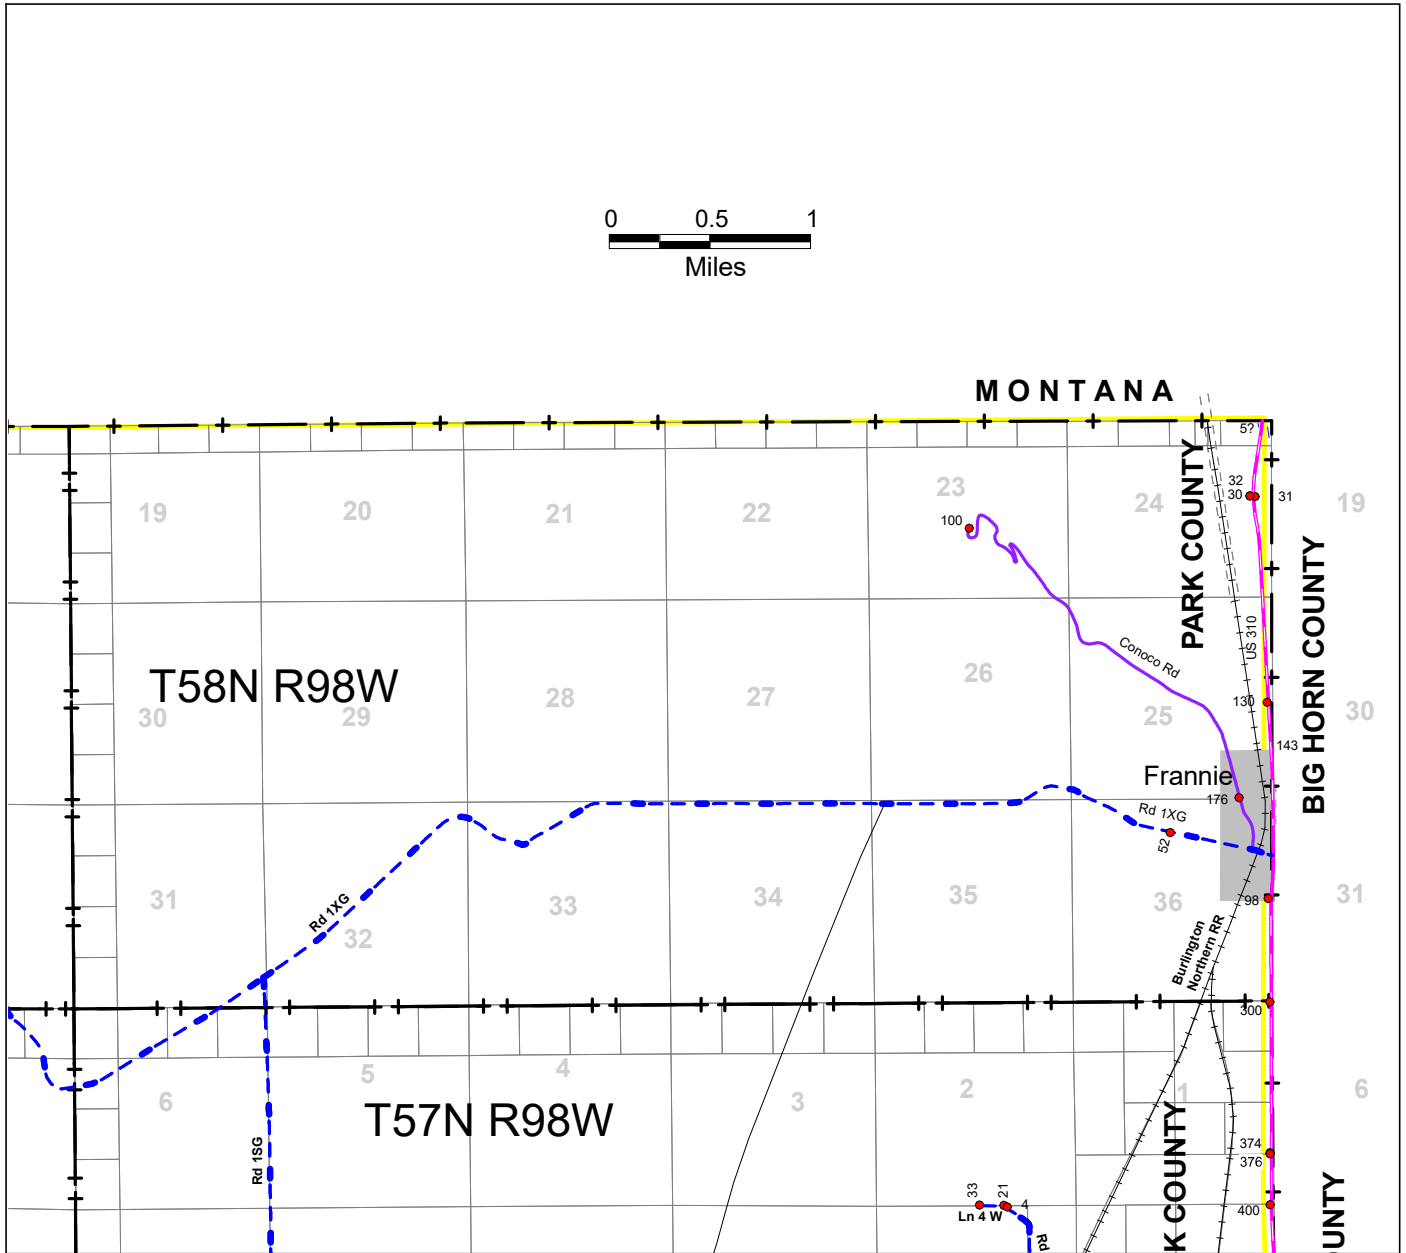

T58N R98W

58098

PAGE REFERENCE:

N/A	MONTANA	N/A
58099	58098	BIG HORN COUNTY
57099	57098	N/A

This map is for informational purposes only. The location and extent of roads, accesses, and property lines depicted hereon do not guarantee legal right of passage, ingress and egress, or property boundaries.

- County Maintained
 - Chip Sealed
 - Dirt (various grades)
- State Maintained
 - Chip Sealed
 - Forest Service Maintained
 - Dirt (various grades)
 - Private Road
 - various surfaces

Cross Reference Road List:
 Rd 1XG = Ln 2 W
 Rd 4 N = Rd 1VAE